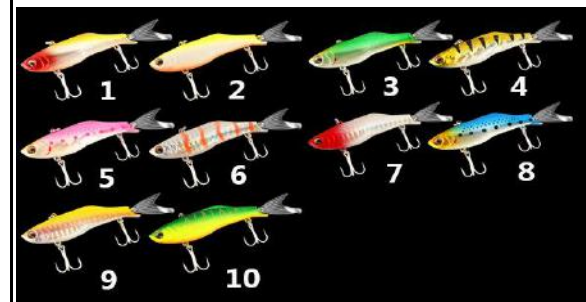

7-gold
8-Multicolored

VIB

16

72

1-red
2-yellow
3-green
4-gold
5-pink
6-orange
7-red silver
8-blue
9-yellow silver
10-

VIB

16.5

70